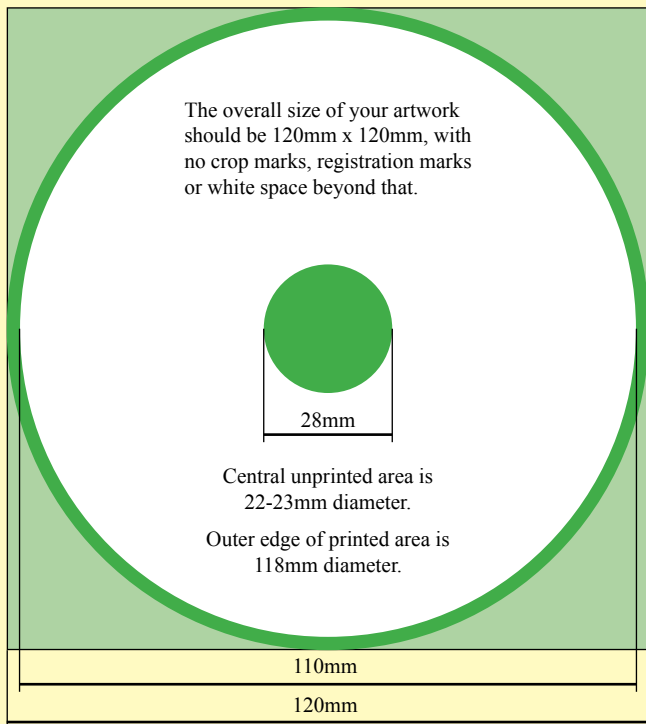

Template for Duplicated discs

White printable surface

-  Overall artwork/canvas size 120mm x 120mm
-  Fringe area - avoid placing text or important graphics here
-  Safe area - place all text and important graphics here

N.B. Colours should be CMYK (not RGB)

No text smaller than 5pt (6pt if reversed out)

No lines thinner than 0.15mm (0.2mm if reversed out)

Graphics should be at least 300dpi

Artwork as a 120mm x 120mm square is quite acceptable

No crop marks or centre hole please; no need to cut into a disc shape

Any background should extend across the whole disc area

Preferred format is high-resolution pdf (jpg, eps, tif, bmp also accepted)