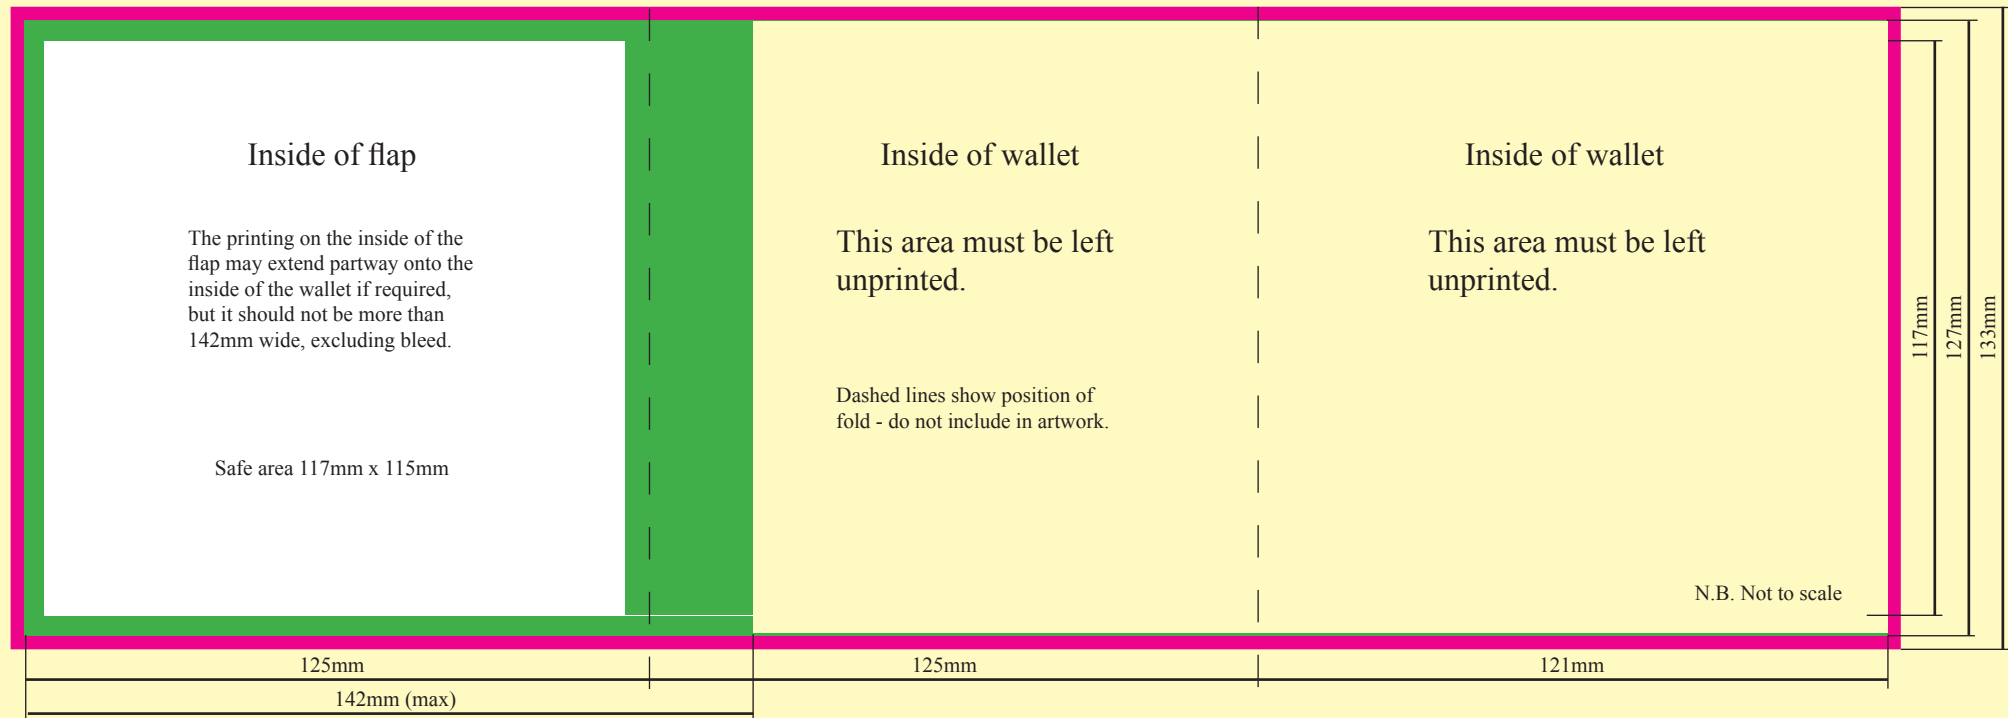

# Template for printed Lancing packs - Replication

- Bleed area - 3mm beyond edge of trimmed insert
- Fringe area - 5mm from edge or fold - avoid placing text or important graphics here
- Safe area - place all text and important graphics here

N.B. Colours should be CMYK (not RGB)  
No text smaller than 6pt (8pt if reversed out) for digital or screen print; 5pt (6pt if reversed out) for litho print  
No lines thinner than 0.2mm (0.3mm if reversed out) for digital/screen print; 0.15mm (0.2mm if reversed out) for litho  
Graphics should be at least 300dpi (and ideally 600dpi)  
Any background or fill should extend across the whole canvas into the bleed area - 377mm x 133mm  
Preferred format high-resolution pdf (jpg, eps, tif, bmp also accepted)