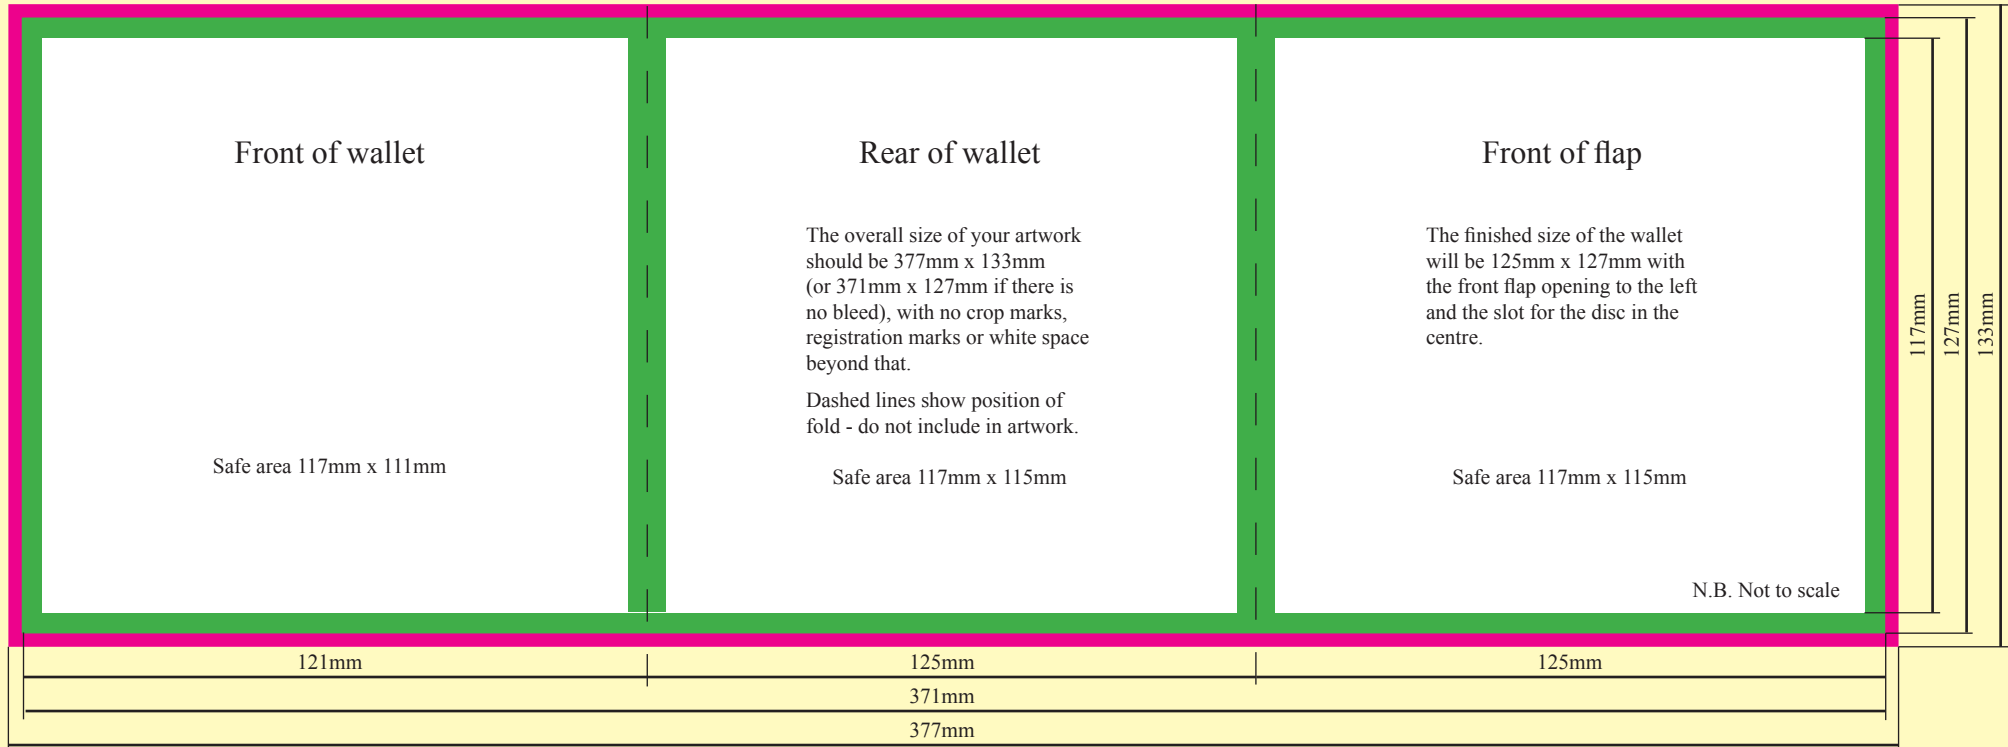

# Template for printed Lancing packs - Replication

- Bleed area - 3mm beyond edge of trimmed insert
- Fringe area - 5mm from edge or fold - avoid placing text or important graphics here
- Safe area - place all text and important graphics here

N.B. Colours should be CMYK (not RGB)  
No text smaller than 6pt (8pt if reversed out) for digital or screen print; 5pt (6pt if reversed out) for litho print  
No lines thinner than 0.2mm (0.3mm if reversed out) for digital/screen print; 0.15mm (0.2mm if reversed out) for litho  
Graphics should be at least 300dpi (and ideally 600dpi)  
Any background or fill should extend across the whole canvas into the bleed area - 377mm x 133mm  
Preferred format high-resolution pdf (jpg, eps, tif, bmp also accepted)