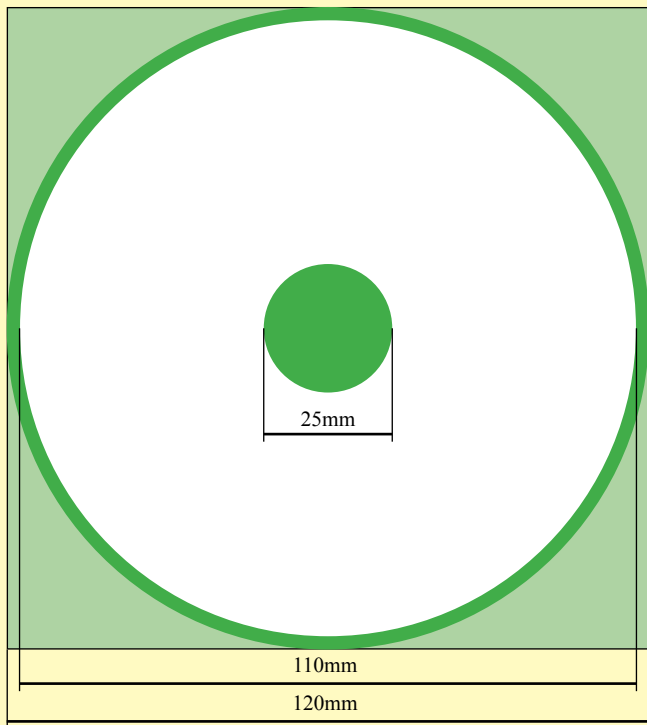

Template for Replicated CDs/DVDs

White printable surface

-  Overall artwork/canvas size 120mm x 120mm
-  Fringe area - avoid placing text or important graphics here
-  Safe area - place all text and important graphics here

Overall disc diameter is 120mm but the printable area extends from 116mm diameter down to 18mm diameter. Do not cut out a central hole in your artwork; and you do not need to make your artwork circular, a 120 x 120mm square will be OK - both inner and outer circles will be created automatically during printing. Make sure any background colour or image extends the full width of the canvas, but keep any text or important images within the safe area.